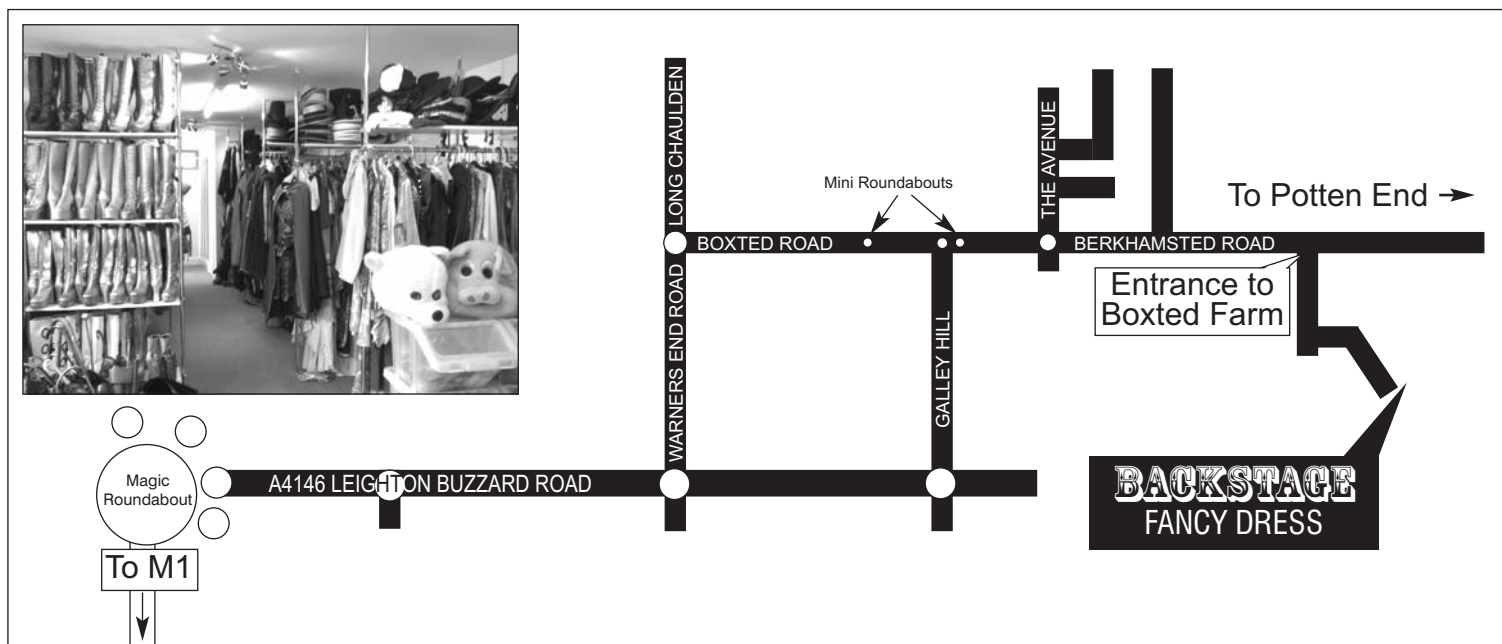

## BACKSTAGE

*Bringing Fancy Dress into the 21st Century*

Boxted Farm Berkhamsted Road Hemel Hempstead  
Hertfordshire HP1 2SQ

Telephone: **01442 252334**

E-mail: **[martyn.secunda@btconnect.com](mailto:martyn.secunda@btconnect.com)**